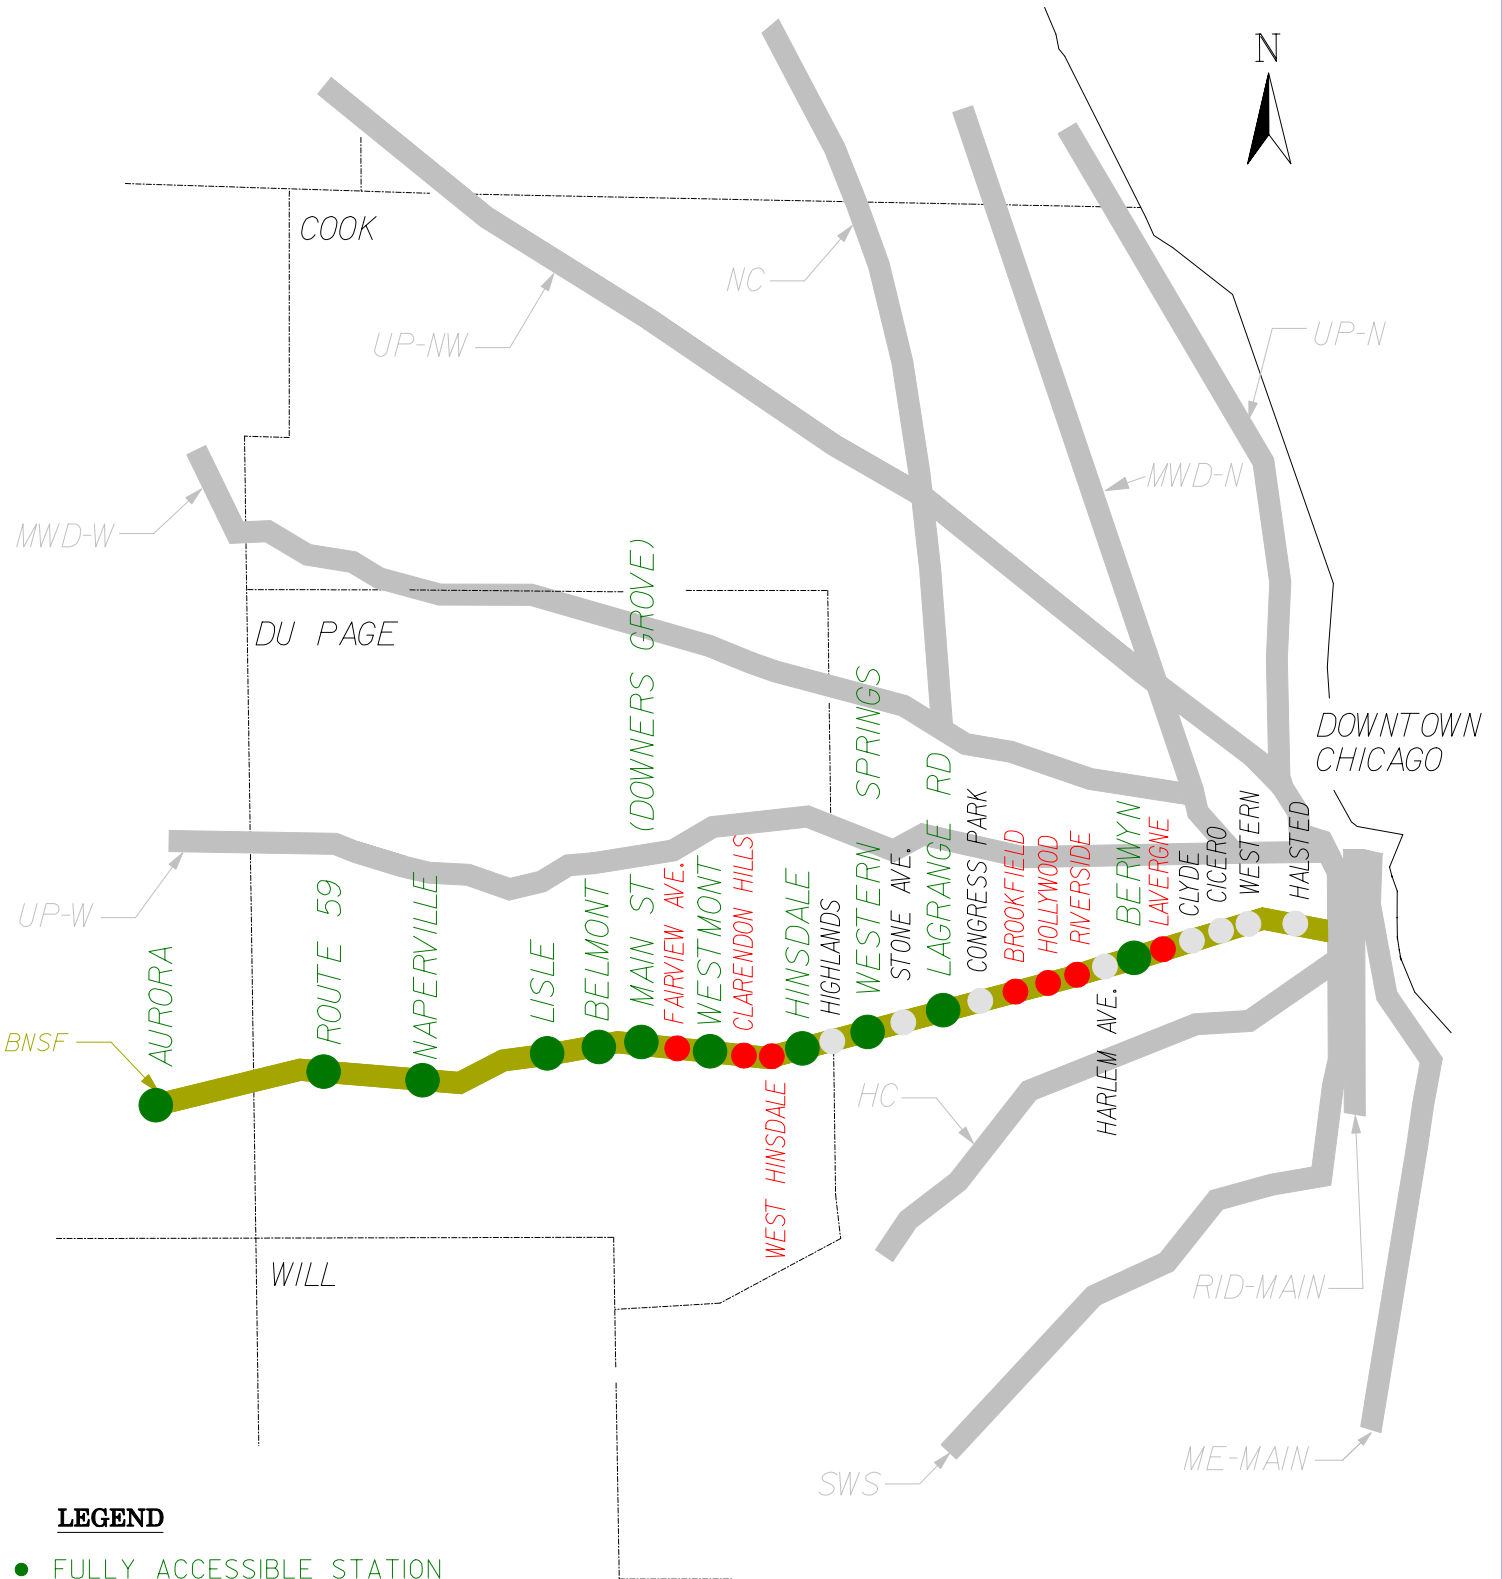

BURLINGTON NORTHERN SANTA FE LINE

LEGEND

- FULLY ACCESSIBLE STATION
- PARTIALLY ACCESSIBLE STATION
- INACCESSIBLE STATION