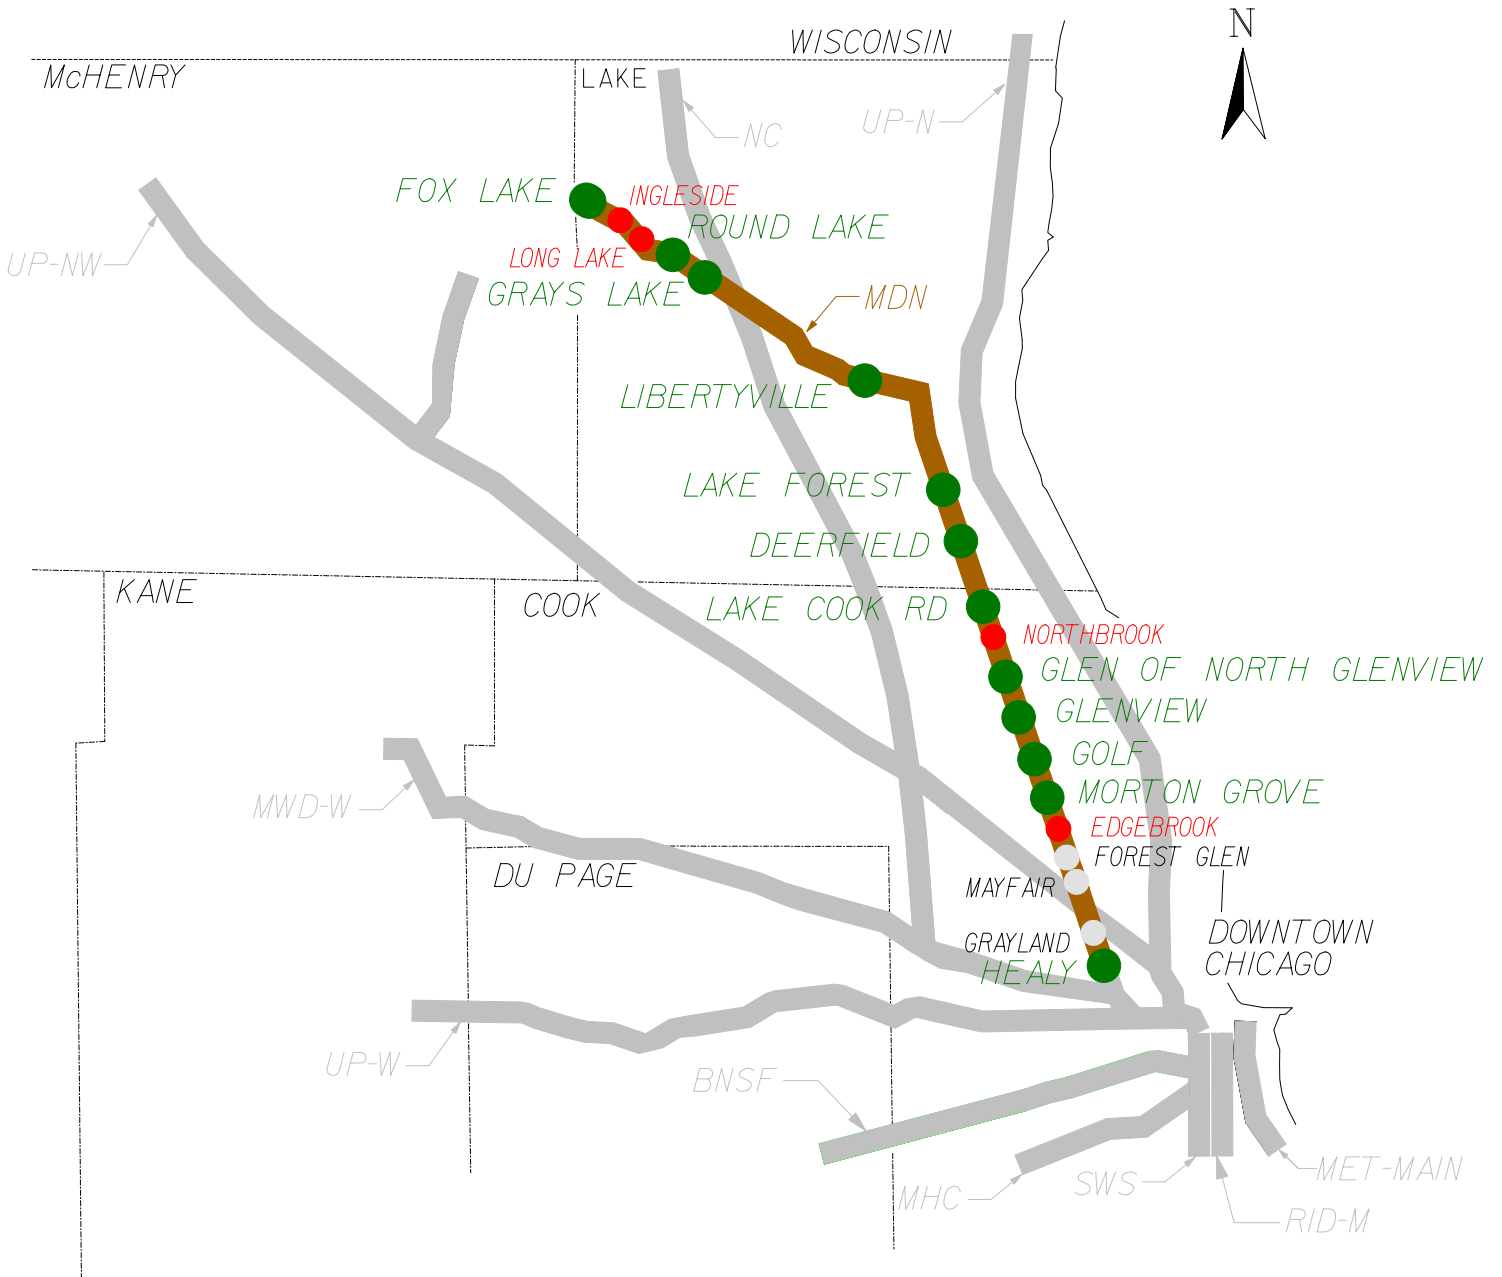

MILWAUKEE DISTRICT NORTH LINE

**LEGEND**

- FULLY ACCESSIBLE STATION
- PARTIALLY ACCESSIBLE STATION
- INACCESSIBLE STATION