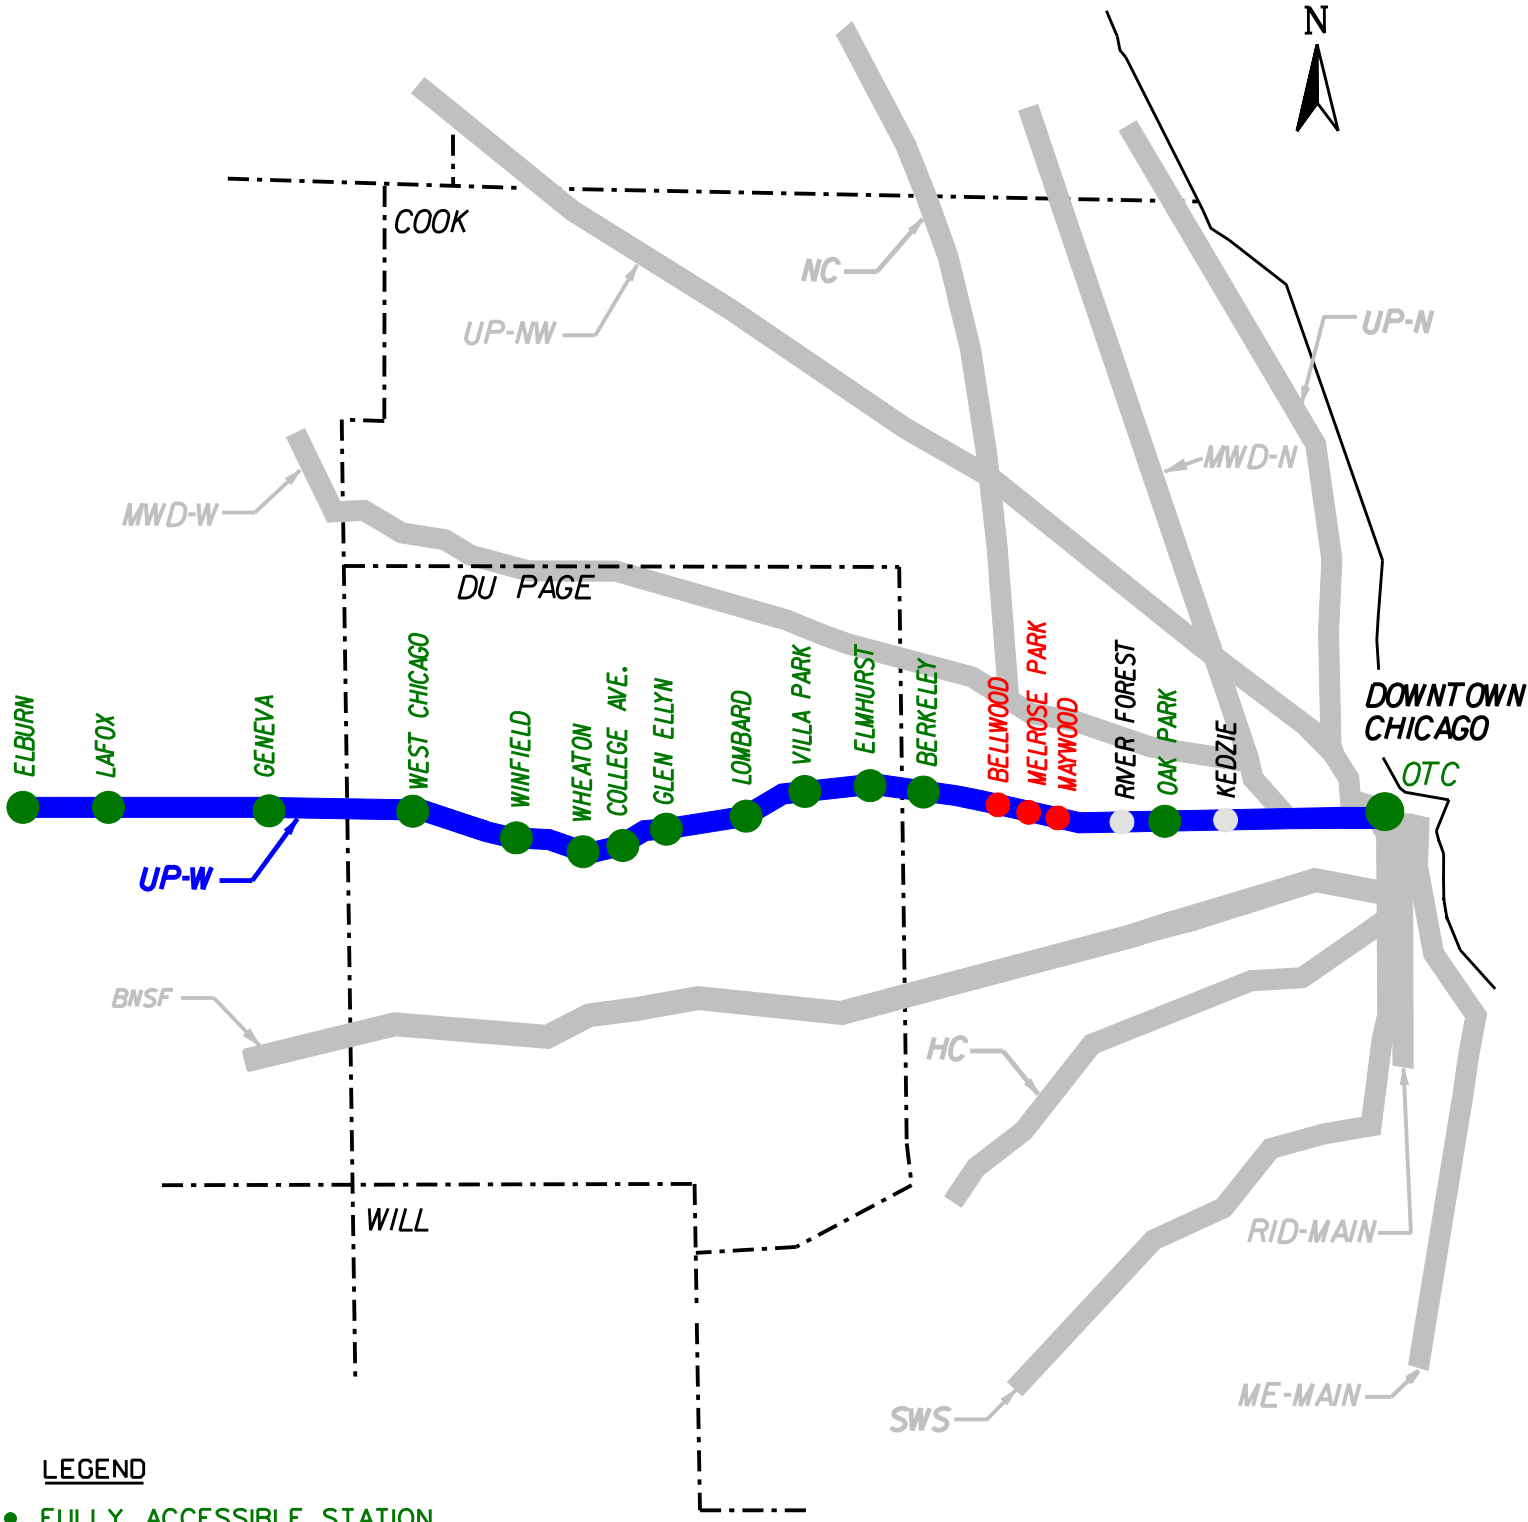

# Metra

UNION PACIFIC WEST LINE

**LEGEND**

- FULLY ACCESSIBLE STATION
- PARTIALLY ACCESSIBLE STATION
- INACCESSIBLE STATION