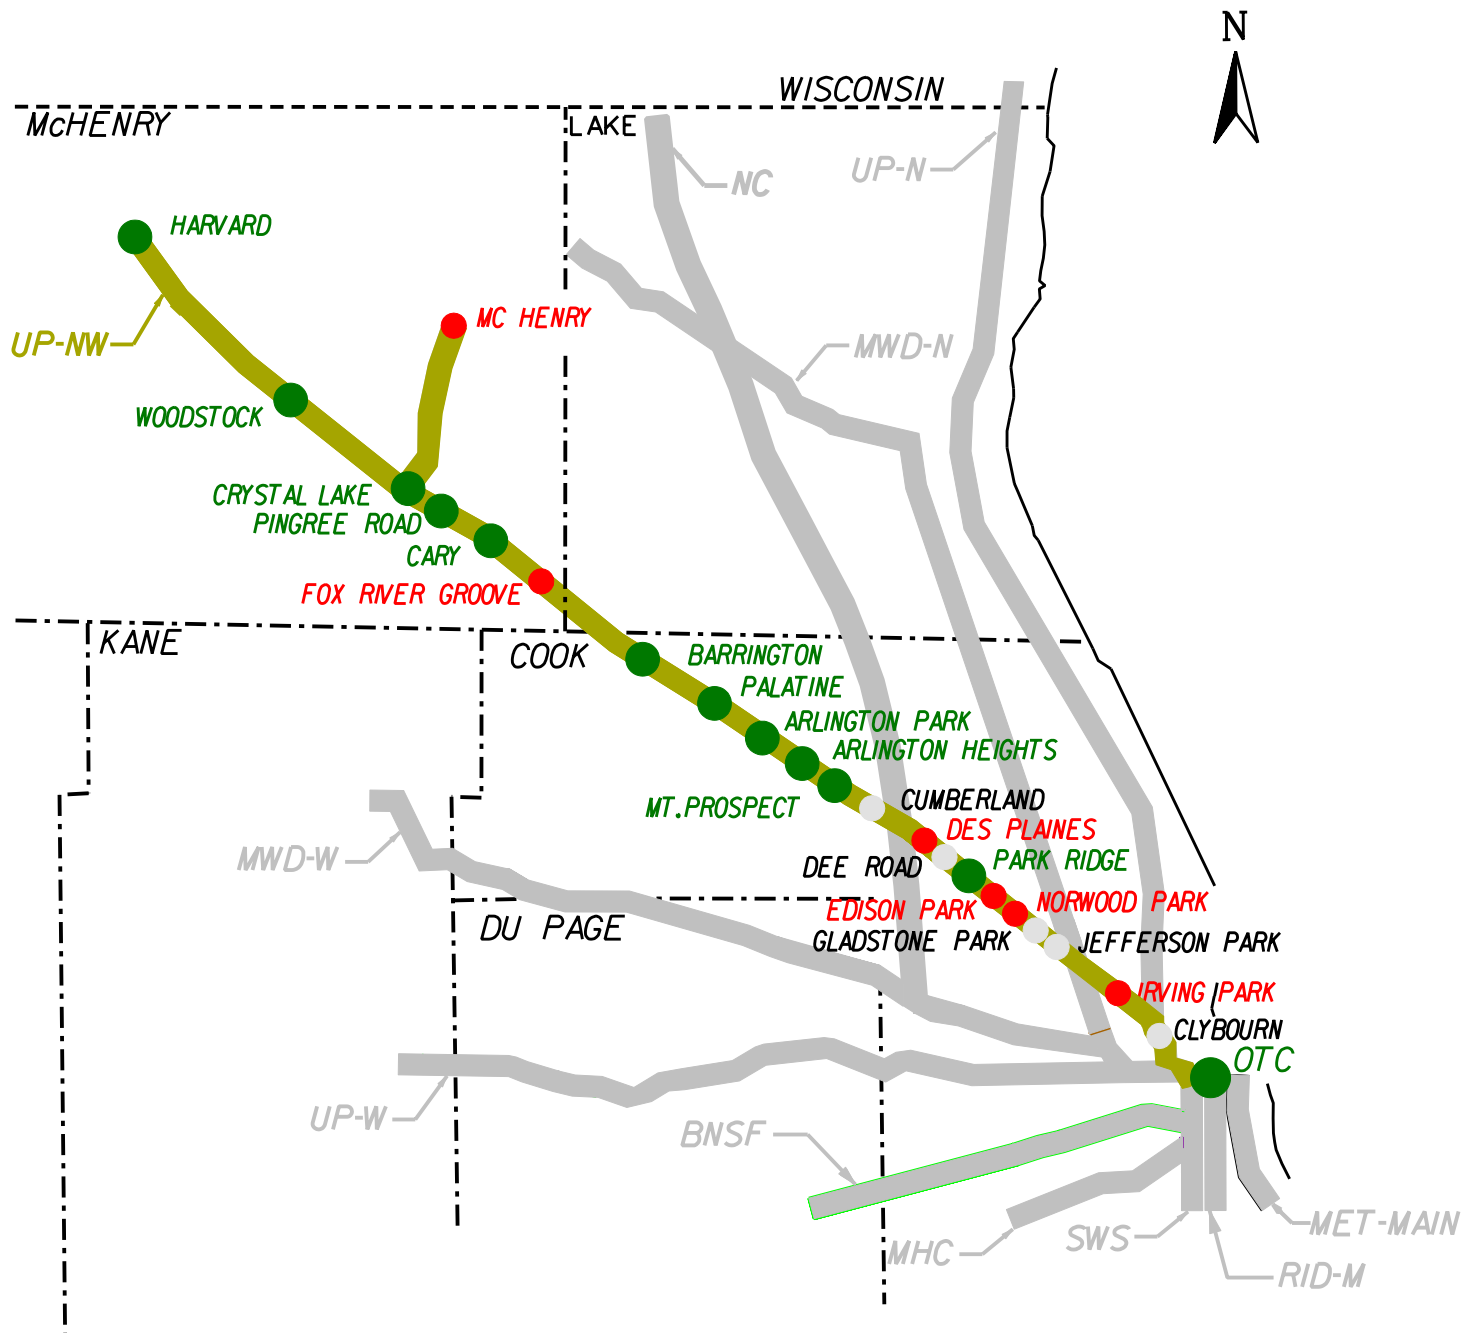

UNION PACIFIC NORTHWEST LINE

LEGEND

- FULLY ACCESSIBLE STATION
- PARTIALLY ACCESSIBLE STATION
- INACCESSIBLE STATION