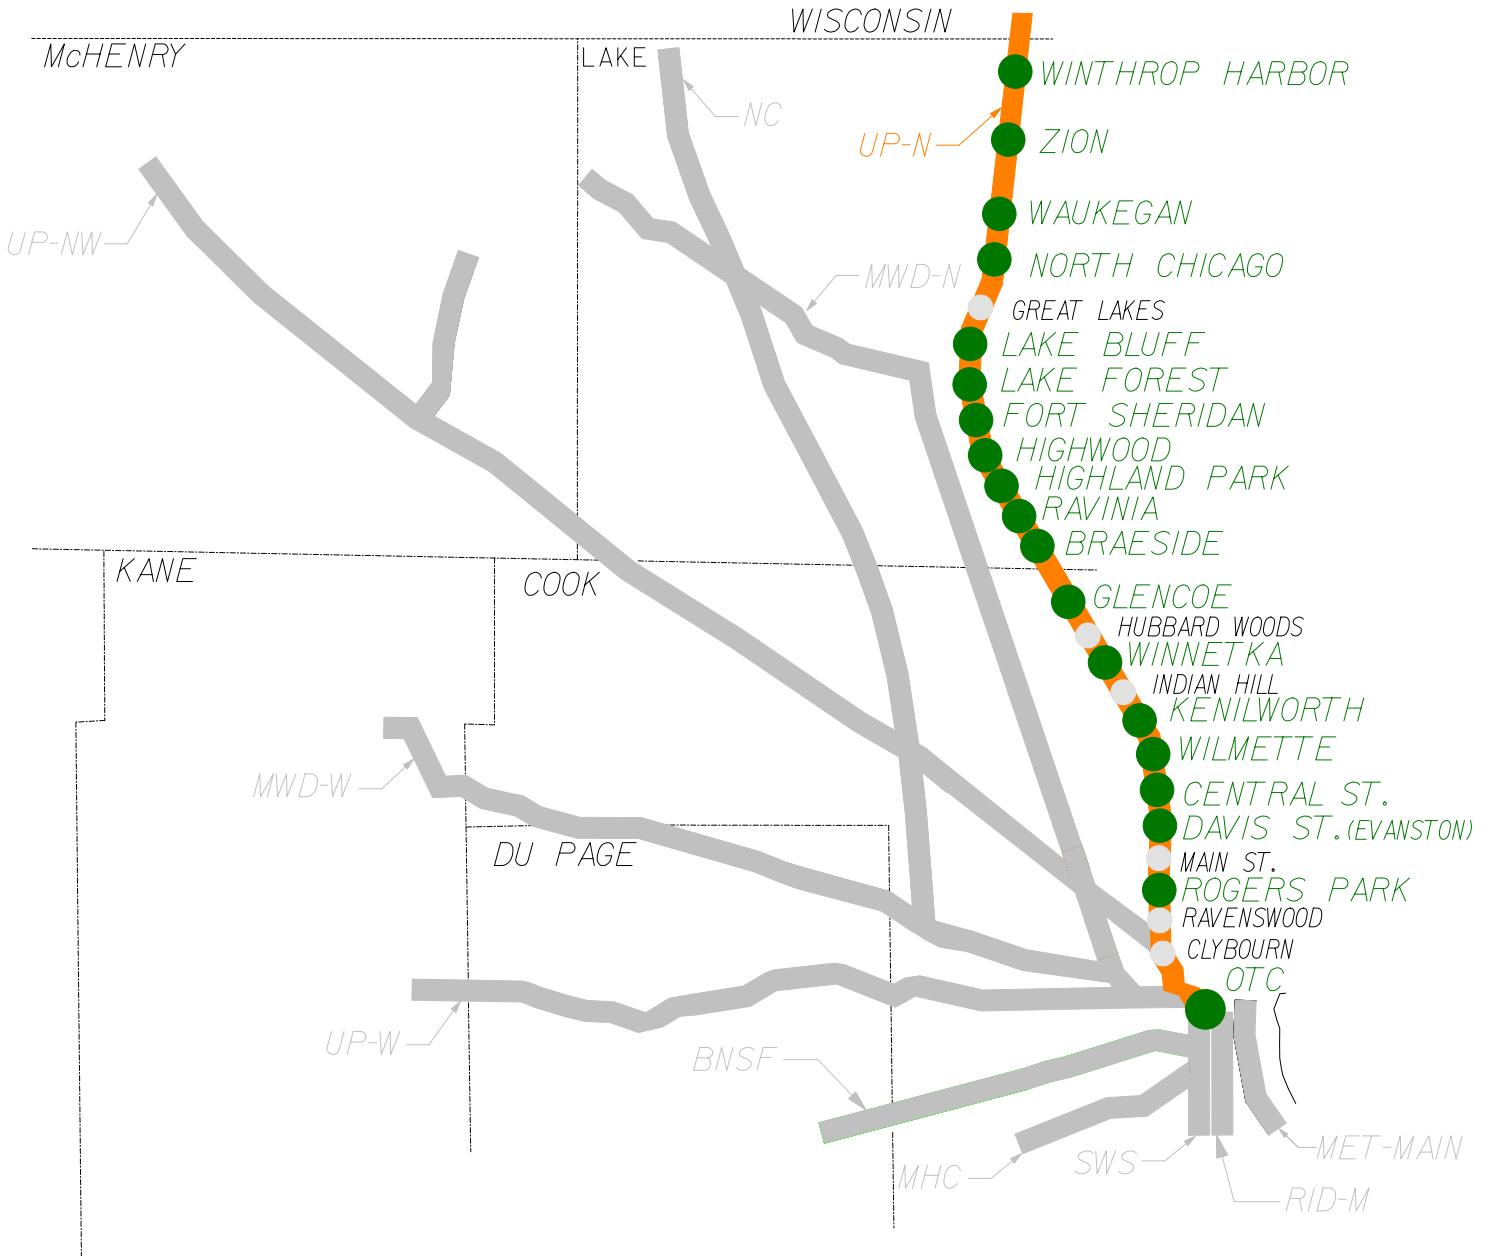

UNION PACIFIC NORTH LINE

**LEGEND**

- FULLY ACCESSIBLE STATION
- INACCESSIBLE STATION